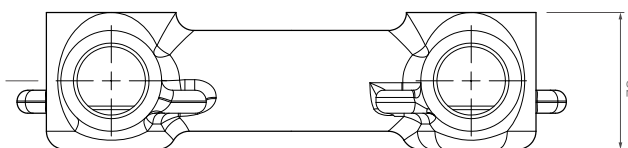

**Arcisan 100mm shower brench  
bottom entry**

ARB0010

**INFORMATION**

Pressure Rating  
150 - 500kPa

Hot and cold water inlet pressures  
should be equal.

**WARRANTY**  
15 years

\*Conditions apply.