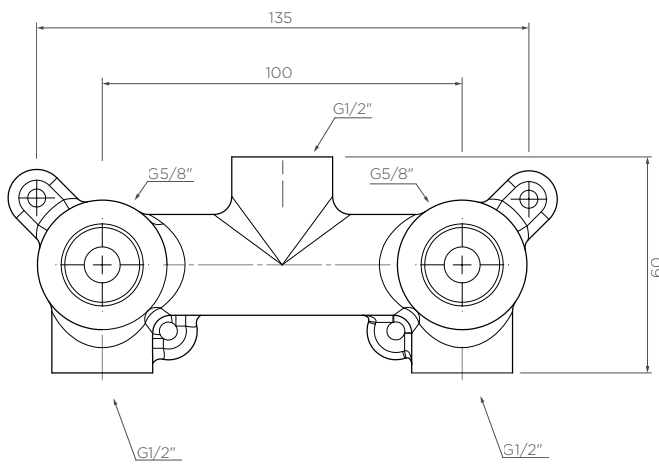

**Arcisan 100mm shower brench  
bottom entry**

ARB0010

**INFORMATION**

Pressure Rating  
150 - 500kPa

Hot and cold water inlet pressures  
should be equal.

**WARRANTY**  
15 years

\*Conditions apply.